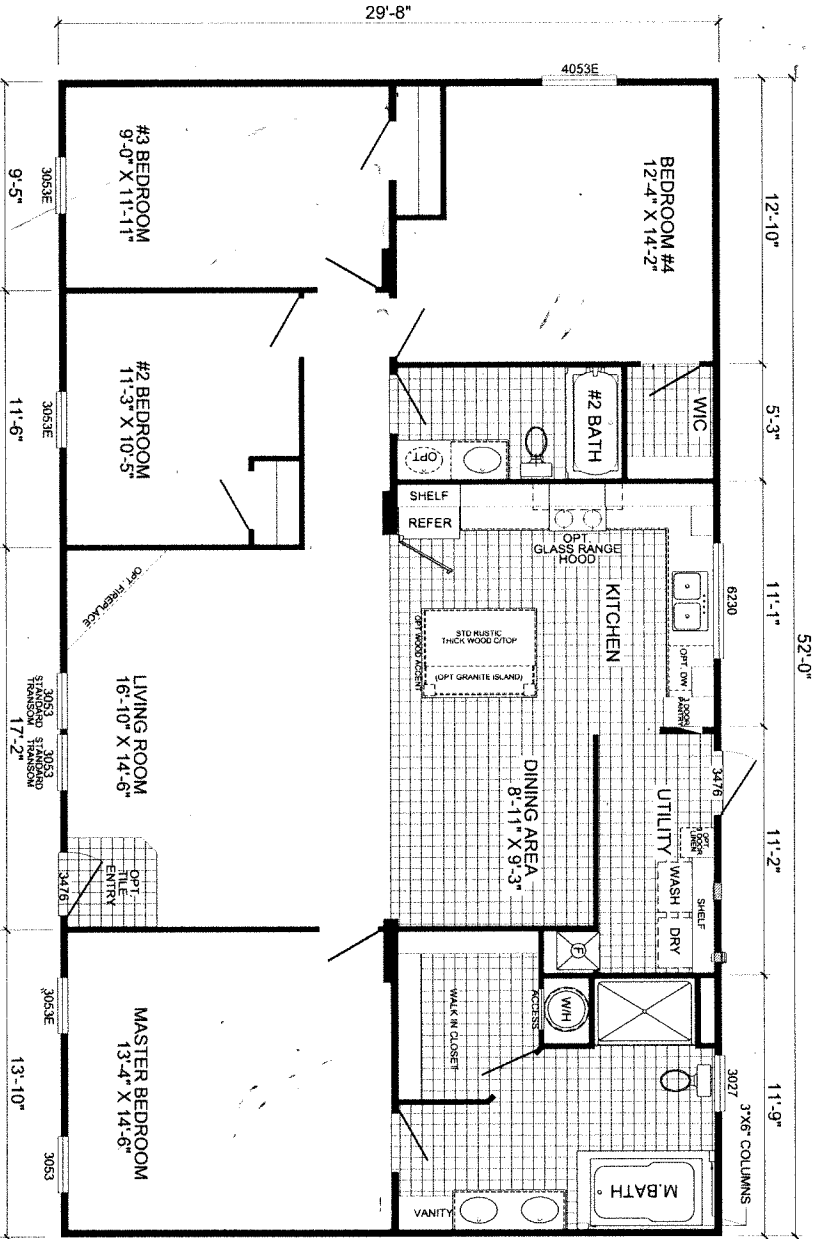

RAPTOR

OPTIONAL MASTER BATH

L-3524F
4-BEDROOM / 2-BATH
32 X 56 - Approx. 1525 Sq. Ft.

Date: 02/01/19