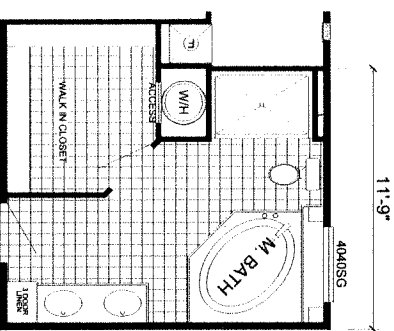

RAPTOR

OPTIONAL MASTER BATH

L-3524F
4-BEDROOM / 2-BATH
32 X 56 - Approx. 1525 Sq. Ft.

Date: 02/01/19