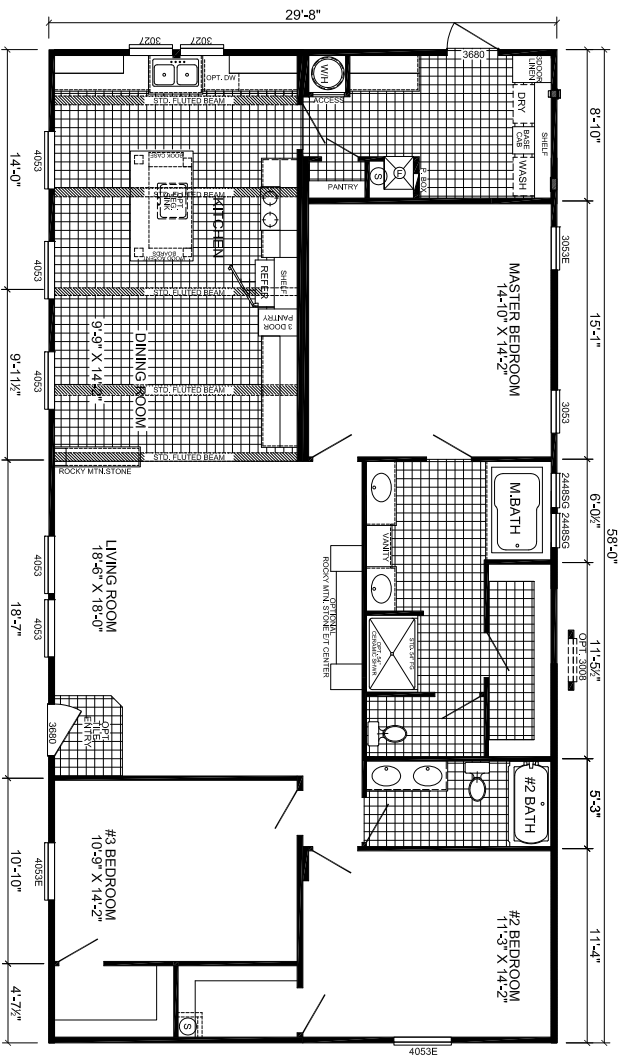

# BUCKHEAD

WITH OPTIONAL STONE or SHAKE EXTERIOR

OPTIONAL FOR THE SHOWER

**S-3583A-OAK**  
**3-BEDROOM / 2-BATH**  
**32 X 62 - Approx. 1,720 Sq. Ft.**

Date: 02/28/19  
 \* All room dimensions include closets and square footage figures are approximate.  
 \* Transom windows are available on optional 9'-0" sidewall houses only.  
 \* Underpinning shown is optional.  
 \* Live Oak Homes reserves the right to modify product offering at any time.