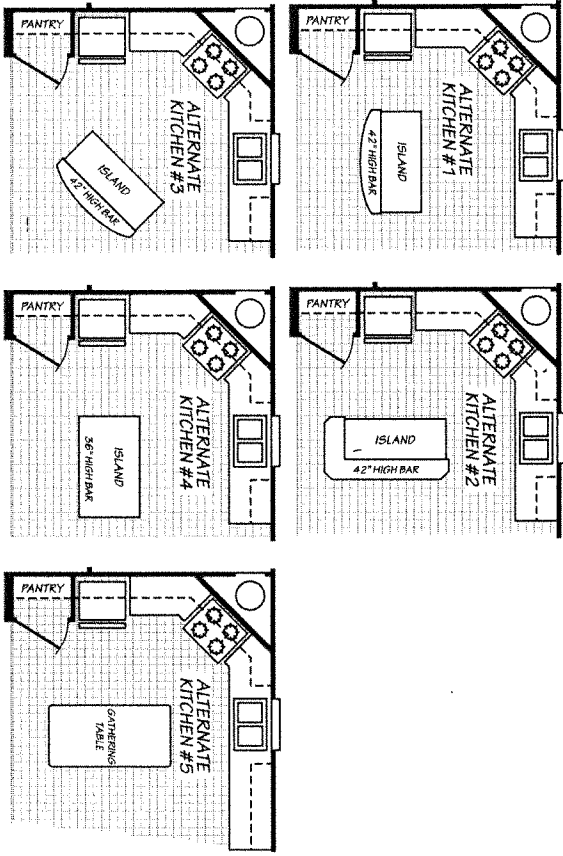

CARRIAGE MANOR 2

www.fleetwoodhomes.com

MODEL 28483C
 3 Bedroom • 2 Bath • 1,263 Square Feet

©2018 FLEETWOOD HOMES INC. ALL RIGHTS RESERVED

Important: Because we continually update and modify our products, it is important for you to know that our brochures and literature are for illustrative purposes only. **ILLUSTRATIONS MAY SHOW OPTIONAL FEATURES.** All information contained herein may vary from the actual home we build. Dimensions are nominal length and width measurements are from exterior wall to exterior wall. We reserve the right to make changes at any time, without notice or obligation, in prices, colors, materials, specifications, features and models. Please check with your retailer for specific information about the home you select.