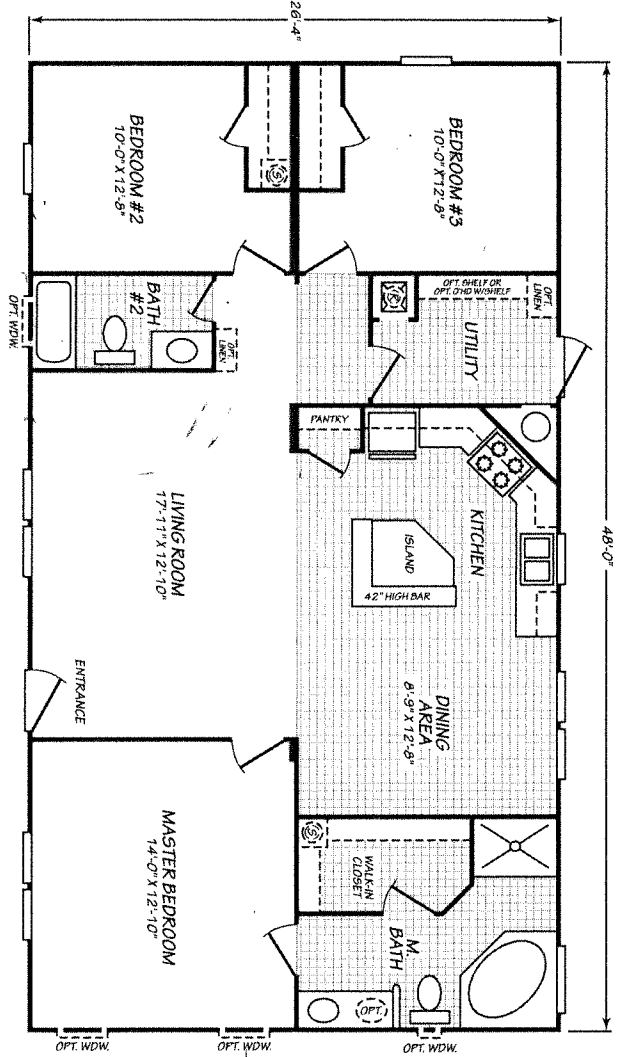

CARRIAGE MANOR 2

www.fleetwoodhomes.com

MODEL 28483C
 3 Bedroom • 2 Bath • 1,263 Square Feet

©2018 FLEETWOOD HOMES INC. ALL RIGHTS RESERVED

Important: Because we continually update and modify our products, it is important for you to know that our brochures and literature are for illustrative purposes only. **ILLUSTRATIONS MAY SHOW OPTIONAL FEATURES.** All information contained herein may vary from the actual home we build. Dimensions are nominal length and width measurements are from exterior wall to exterior wall. We reserve the right to make changes at any time, without notice or obligation, in prices, colors, materials, specifications, features and models. Please check with your retailer for specific information about the home you select.