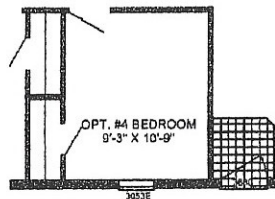

#8

MELROSE

OPTIONAL HARDI EXTERIOR

P-3683C
3-BEDROOM / 2-BATH
32 X 68 - Approx. 2017 Sq. Ft.

Date: 9-14-2012
 * All room dimensions include closets and square footage figures are approximate
 * Transom windows are available on optional 9'-0" strowed houses only.