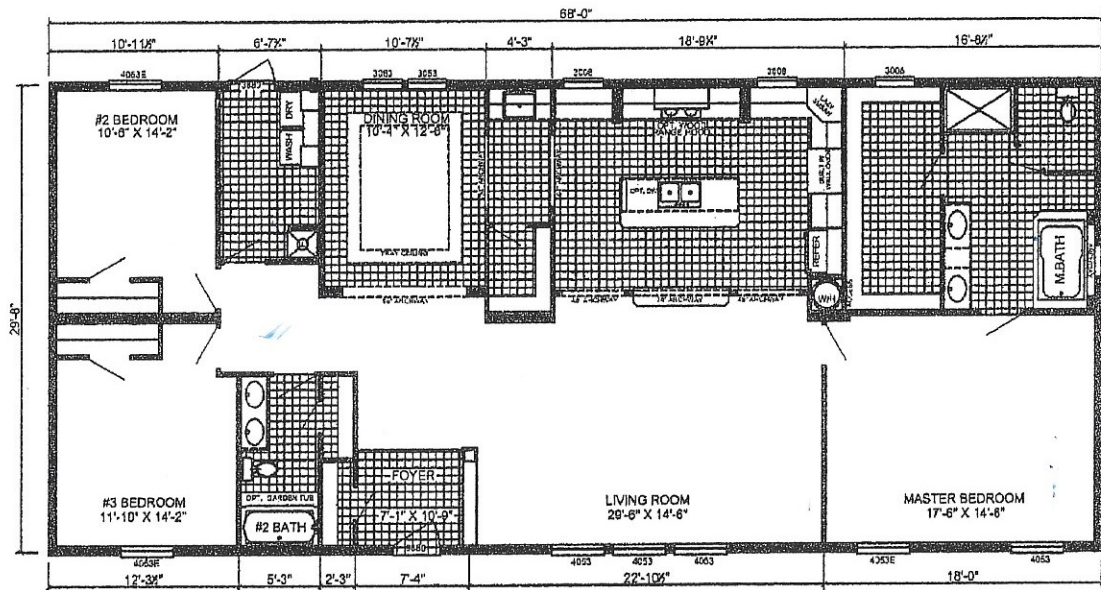

#8

MELROSE

OPTIONAL HARDI EXTERIOR

P-3683C
3-BEDROOM / 2-BATH
32 X 68 - Approx. 2017 Sq. Ft.

Date: 9-14-2012
 * All room dimensions include closets and square footage figures are approximate
 * Transom windows are available on optional 9'-0" strowed houses only.