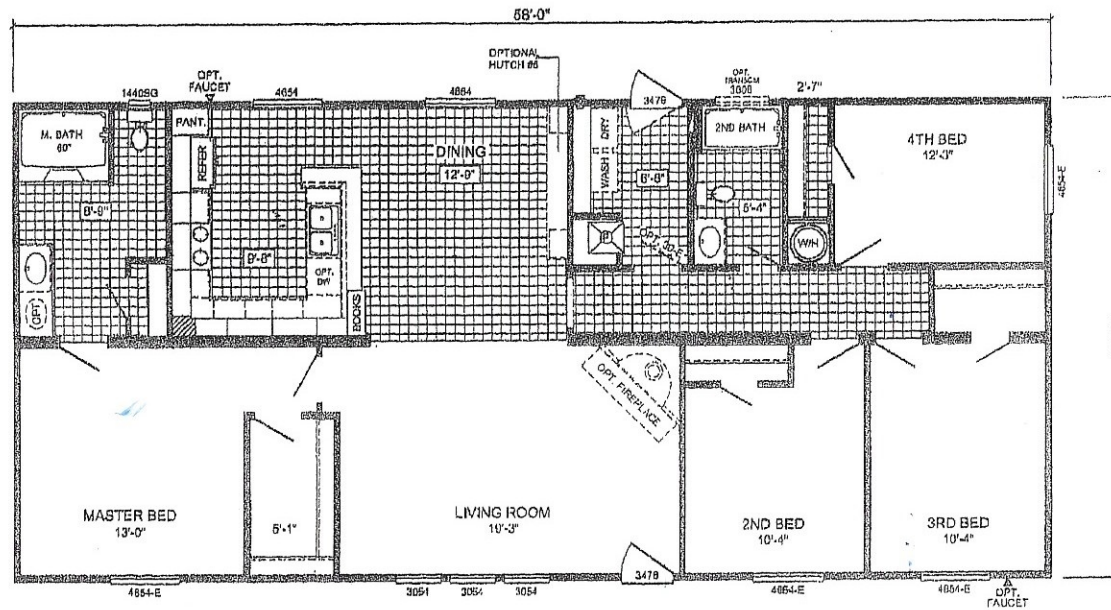

#7

OPTIONAL EXTERIOR "J"

OPTIONAL  
GLAMOUR BATH #6

**MODEL: 5503SM**  
**4-BEDROOM / 2-BATH**  
**28 x 62 - Approx. 1546 Sq. Ft.**

Date: 5/22/13

\* All room dimensions include closets and square footage figures are approximate.