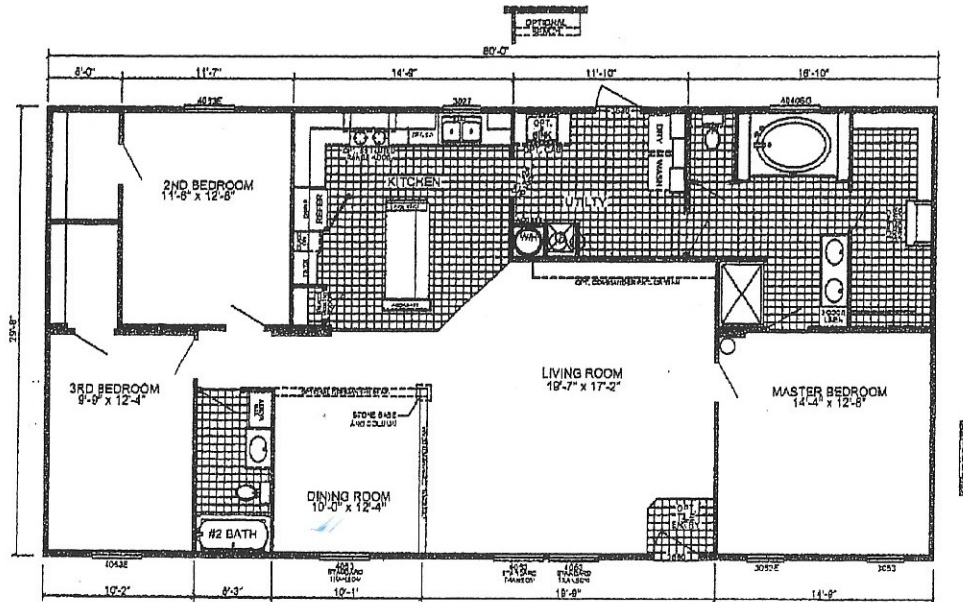

BONANZA

M-3603H-SVS
3-BEDROOM / 2-BATH
32 x 64 - Approx. 1760 Sq. Ft.