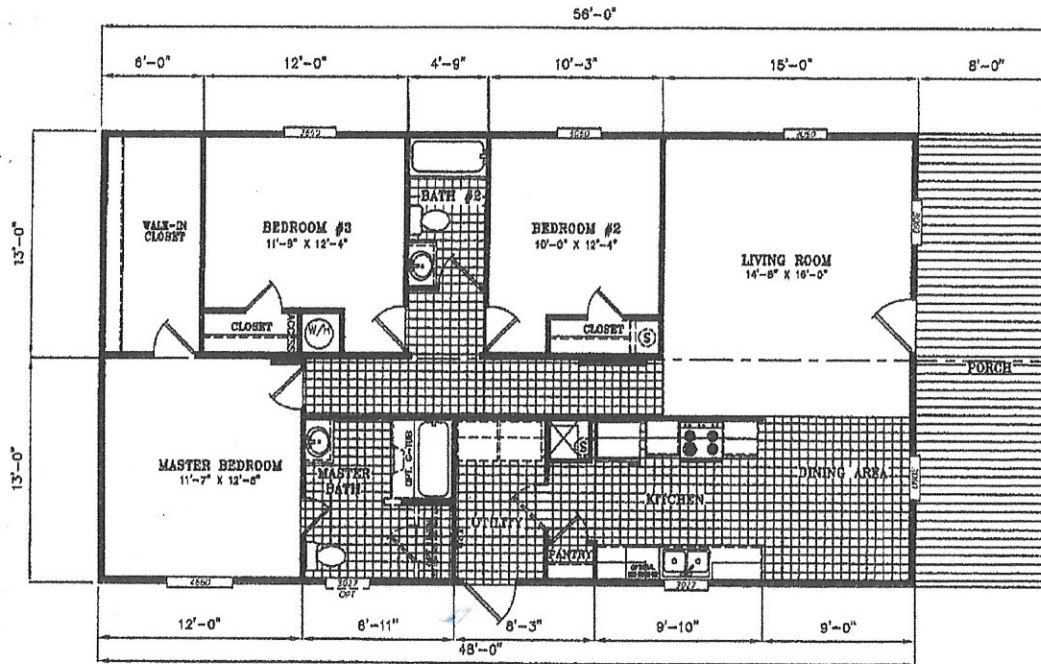

#1

DATE: 11/25/2014	TOTAL: 1456	UNIT SPECIFICATIONS:	DRAWING/MODEL NUMBER:	
VERSION A	LIVING SPACE: 1,248	LEGEND EXPRESS 28' X 60' 3 BEDROOM / 2 BATH	2856136LGX	
REFERENCE: M136	PORCH: 208			